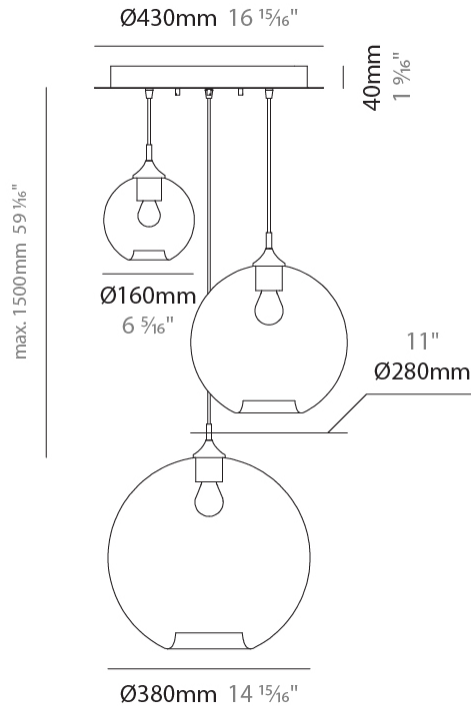

PROJECT	
TYPE	
SPECIFIER	
QUANTITY	
DATE	

PARIGI PALLA 3 LIGHT CLUSTER SUSPENSION

D141101-

base number Finish
Options

1. To build a product code in our configurator select the specify button on the base model # product page
2. To build a manual product code on this datasheet choose from the options listed below in blue font and add the suffix to the base model #

GENERAL

Series: Parigi Palla
Subseries: Parigi Palla 3 Light Cluster
Brand: Cangini & Tucci
Division: Design
Mounting Type: Suspension
Mounting Location: Ceiling
Subcategory: Pendant

PHYSICAL

Shape: Sphere
Diameter (mm): 430
Diameter (in): 16 ¹⁵/₁₆
Max. Overall Height (mm): 1500
Max. Overall Height (in): 59 ¹/₁₆
Light Distribution: Omnidirectional
Weight (kg): 6.94
Weight (lbs): 15.30
Fixture Finish: [AMB](#) / [GRN](#) / [PNK](#) / [RUB](#) / [SKB](#) / [SMK](#) / [TOB](#) / [TRA](#)
Holder Finish: PSS
Fixture Material: Glass / Metal
Cable Details: 1500mm Cable

ELECTRICAL

Number of Lamps: 3
Lamp Type: LED Retrofit
Bulb Included: Bulb Not Included
Total Output Wattage (W): 20
Max. Wattage Per Lamp (W): 8 + 4
Lamp Base: E26 + E12
Input Voltage (V): 120

LED

OPTICAL

RATINGS AND CERTIFICATIONS

Certified By: Certified for North American Standards
IP rating: IP20