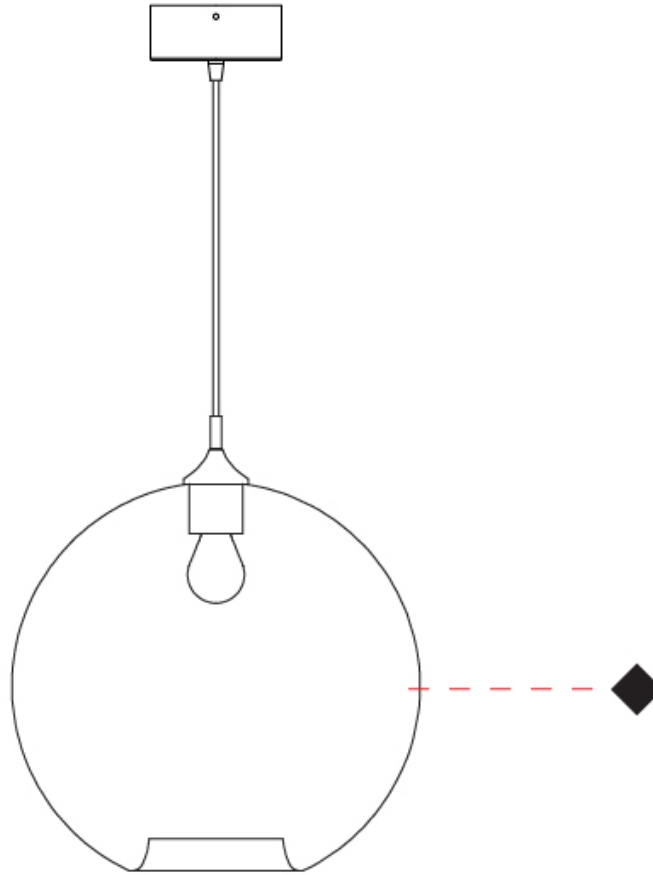

PARIGI PALLA MONOPOINT SUSPENSION

D141096-

PROJECT _____

TYPE _____

SPECIFIER _____

QUANTITY _____

DATE _____

D