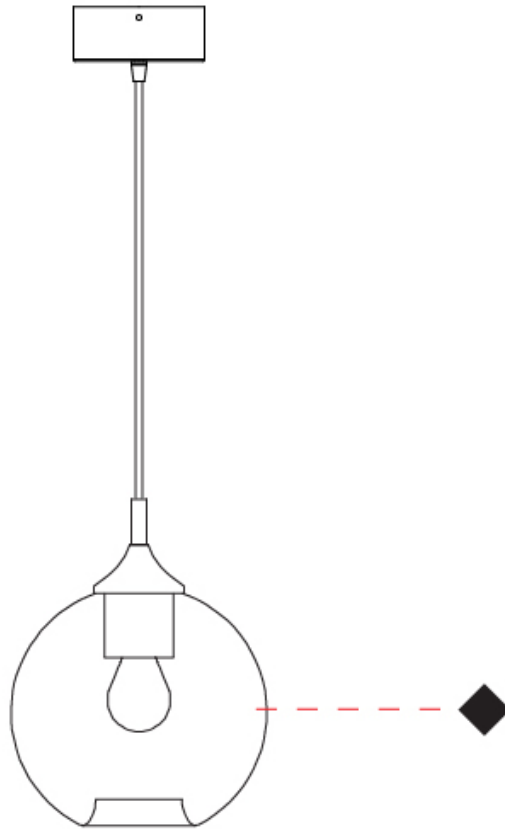

PARIGI PALLA MONOPOINT SUSPENSION

D141094-

PROJECT

TYPE

SPECIFIER

QUANTITY

DATE

D