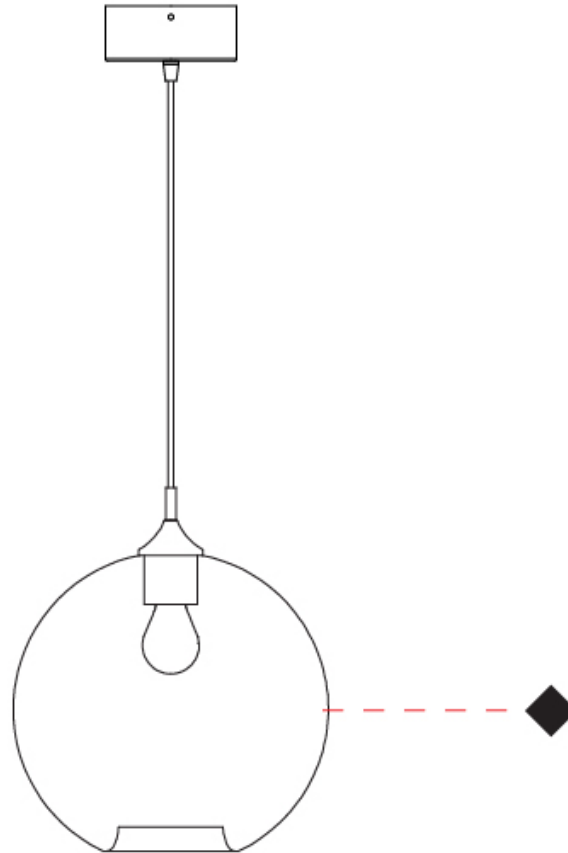

PARIGI PALLA MONOPOINT SUSPENSION

D141095-

PROJECT _____

TYPE _____

SPECIFIER _____

QUANTITY _____

DATE _____

D