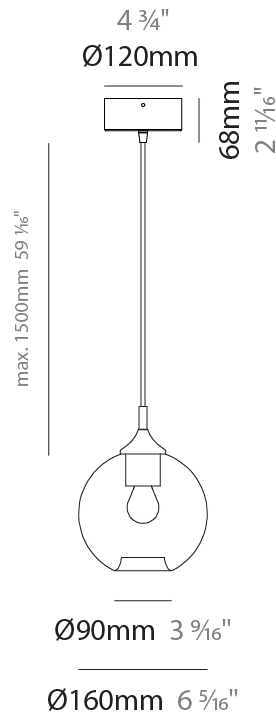

PROJECT	
TYPE	
SPECIFIER	
QUANTITY	
DATE	

PARIGI PALLA MONOPOINT SUSPENSION

D141093-

base number   Finish
Options

1. To build a product code in our configurator select the specify button on the base model # product page
2. To build a manual product code on this datasheet choose from the options listed below in blue font and add the suffix to the base model #

GENERAL

Series: Parigi Palla
Subseries: Parigi Palla Monopoint
Brand: Cangini & Tucci
Division: Design
Mounting Type: Suspension
Mounting Location: Ceiling
Subcategory: Pendant

PHYSICAL

Shape: Sphere
Diameter (mm): 160
Diameter (in): 6 ⁵/₁₆
Height (mm): 160
Height (in): 6 ⁵/₁₆
Max. Overall Height (mm): 1660
Max. Overall Height (in): 65 ³/₈
Light Distribution: Omnidirectional
Weight (kg): 0.49
Weight (lbs): 1.08
Fixture Finish: [AMB / GRN / PNK / RUB / SKB / SMK / TOB / TRA](#)
Holder Finish: CHR
Fixture Material: Glass / Metal
Cable Details: 1500mm Cable

ELECTRICAL

Number of Lamps: 1
Lamp Type: LED Retrofit
Bulb Included: Bulb Not Included
Max. Wattage Per Lamp (W): 4
Lamp Base: E12
Input Voltage (V): 120

LED

OPTICAL

RATINGS AND CERTIFICATIONS

Certified By: Certified for North American Standards
IP rating: IP20