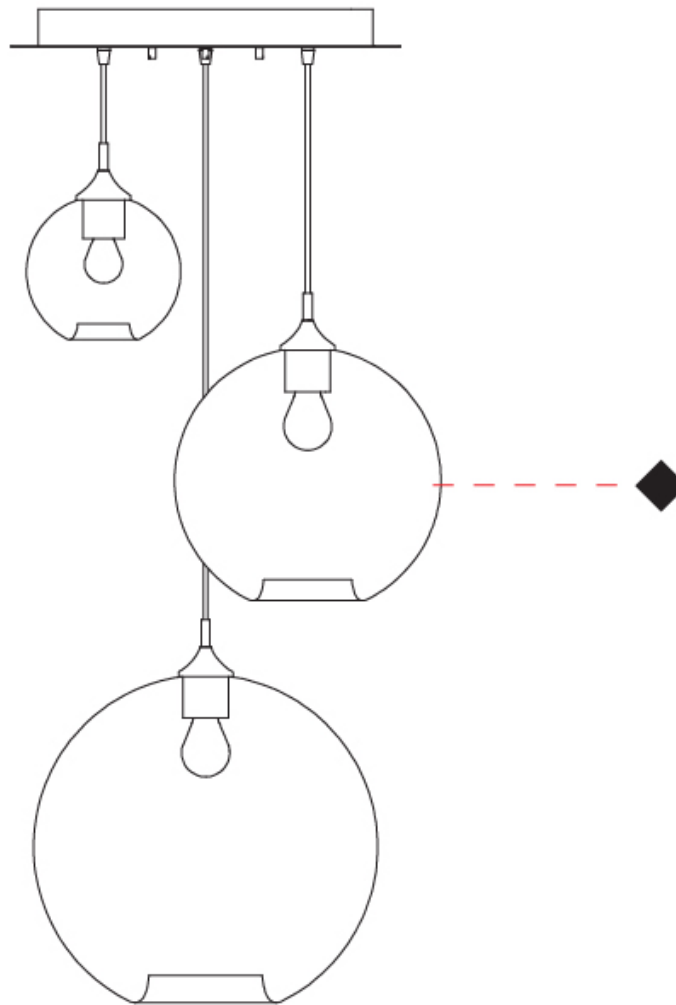

PARIGI PALLA 3 LIGHT CLUSTER SUSPENSION

D141101-

PROJECT

TYPE

SPECIFIER

QUANTITY

DATE

D