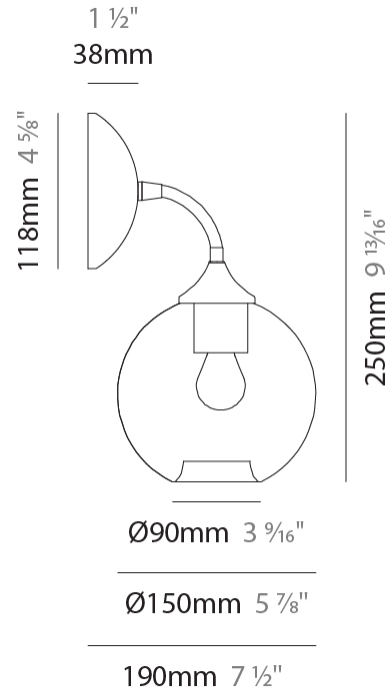

PARIGI PALLA SURFACE

D143016-

base number Finish
Options

PROJECT
TYPE
SPECIFIER
QUANTITY
DATE

1. To build a product code in our configurator select the specify button on the base model # product page
2. To build a manual product code on this datasheet choose from the options listed below in blue font and add the suffix to the base model #

GENERAL

Series: Parigi Palla
Brand: Cangiini & Tucci
Division: Design
Mounting Type: Surface
Mounting Location: Wall
Subcategory: Ambient

PHYSICAL

Shape: Sphere
Length (mm): 150
Length (in): 5 ⁷/₈
Height (mm): 250
Depth (mm): 190
Height (in): 9 ¹³/₁₆
Depth (in): 7 ¹/₂
Light Distribution: Omnidirectional
Weight (kg): 0.49
Weight (lbs): 1.08
Fixture Finish: [AMB / GRN / PNK / RUB / SKB / SMK / TOB / TRA](#)
Holder Finish: CHR
Fixture Material: Glass / Metal

ELECTRICAL

Number of Lamps: 1
Lamp Type: LED Retrofit
Bulb Included: Bulb Not Included
Max. Wattage Per Lamp (W): 4
Lamp Base: E12
Input Voltage (V): 120

LED

OPTICAL

RATINGS AND CERTIFICATIONS

Certified By: Certified for North American Standards
IP rating: IP20