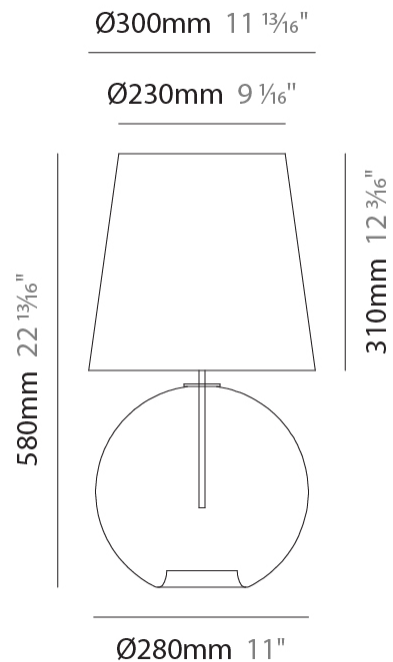

PARIGI PALLA PORTABLE

D144015-

base number   Finish
Options

PROJECT	_____
TYPE	_____
SPECIFIER	_____
QUANTITY	_____
DATE	_____

1. To build a product code in our configurator select the specify button on the base model # product page
2. To build a manual product code on this datasheet choose from the options listed below in blue font and add the suffix to the base model #

GENERAL

Series: Parigi Palla _____
Brand: Cangini & Tucci _____
Division: Design _____
Mounting Type: Portable _____
Mounting Location: Table _____
Subcategory: Ambient _____

PHYSICAL

Shape: Sphere _____
Diameter (mm): 280 _____
Diameter (in): 11 _____
Height (mm): 580 _____
Height (in): 22 ¹³/₁₆ _____
Light Distribution: Omnidirectional _____
Weight (kg): 1.70 _____
Weight (lbs): 3.77 _____
Fixture Finish: [AMB](#) / [GRN](#) / [PNK](#) / [RUB](#) / [SKB](#) / [SMK](#) / [TOB](#) / [TRA](#) _____
Holder Finish: CHR _____
Fixture Material: Glass / Metal _____

ELECTRICAL

Number of Lamps: 1 _____
Lamp Type: LED Retrofit _____
Bulb Included: Bulb Not Included _____
Max. Wattage Per Lamp (W): 7 _____
Lamp Base: E26 _____
Input Voltage (V): 120 _____
Upon Request: 277Vac / GU24 _____

LED

OPTICAL

RATINGS AND CERTIFICATIONS

Certified By: Certified for North American Standards _____
IP rating: IP20 _____