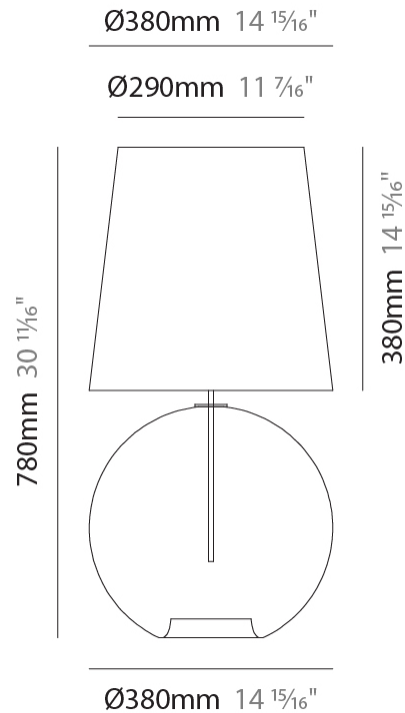

PARIGI PALLA PORTABLE

D144016-

base number Finish
Options

1. To build a product code in our configurator select the specify button on the base model # product page
2. To build a manual product code on this datasheet choose from the options listed below in blue font and add the suffix to the base model #

GENERAL

Series: Parigi Palla
Brand: Cangini & Tucci
Division: Design
Mounting Type: Portable
Mounting Location: Table
Subcategory: Ambient

PHYSICAL

Shape: Sphere
Diameter (mm): 380
Diameter (in): 14 ¹⁵/₁₆"
Height (mm): 780
Height (in): 30 ¹¹/₁₆"
Light Distribution: Omnidirectional
Weight (kg): 2.70
Weight (lbs): 5.95
Fixture Finish: [AMB](#) / [GRN](#) / [PNK](#) / [RUB](#) / [SKB](#) / [SMK](#) / [TOB](#) / [TRA](#)
Holder Finish: CHR
Fixture Material: Glass / Metal

ELECTRICAL

Number of Lamps: 1
Lamp Type: LED Retrofit
Bulb Included: Bulb Not Included
Max. Wattage Per Lamp (W): 7
Lamp Base: E26
Input Voltage (V): 120
Upon Request: 277Vac / GU24

LED

OPTICAL

RATINGS AND CERTIFICATIONS

Certified By: Certified for North American Standards
IP rating: IP20

PROJECT
TYPE
SPECIFIER
QUANTITY
DATE