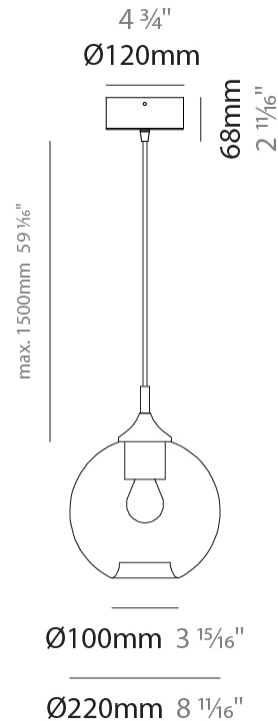

PARIGI PALLA MONOPOINT SUSPENSION

D141094-

base number Finish
Options

1. To build a product code in our configurator select the specify button on the base model # product page
2. To build a manual product code on this datasheet choose from the options listed below in blue font and add the suffix to the base model #

GENERAL

Series: Parigi Palla
Subseries: Parigi Palla Monopoint
Brand: Cangini & Tucci
Division: Design
Mounting Type: Suspension
Mounting Location: Ceiling
Subcategory: Pendant

PHYSICAL

Shape: Sphere
Diameter (mm): 220
Diameter (in): 8 ¹¹/₁₆
Height (mm): 220
Height (in): 8 ¹¹/₁₆
Max. Overall Height (mm): 1720
Max. Overall Height (in): 67 ¹¹/₁₆
Light Distribution: Omnidirectional
Weight (kg): 1.20
Weight (lbs): 2.65
Fixture Finish: [AMB / GRN / PNK / RUB / SKB / SMK / TOB / TRA](#)
Holder Finish: CHR
Fixture Material: Glass / Metal
Cable Details: 1500mm Cable

ELECTRICAL

Number of Lamps: 1
Lamp Type: LED Retrofit
Bulb Included: Bulb Not Included
Max. Wattage Per Lamp (W): 8
Lamp Base: E26
Input Voltage (V): 120
Upon Request: 277Vac / GU24

LED

OPTICAL

RATINGS AND CERTIFICATIONS

Certified By: Certified for North American Standards
IP rating: IP20

PROJECT
TYPE
SPECIFIER
QUANTITY
DATE